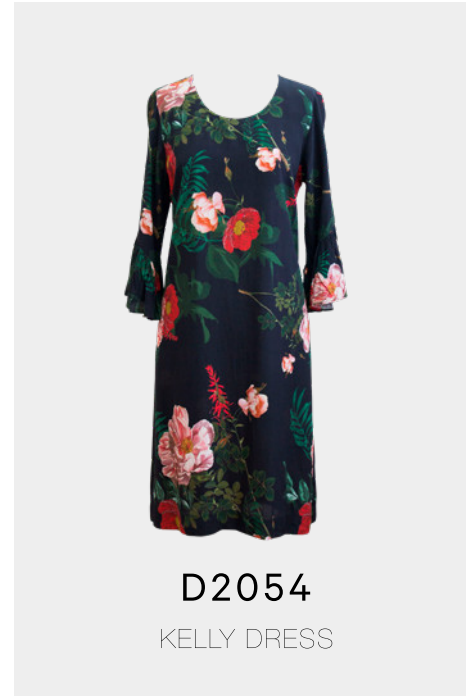

D2054
KELLY DRESS

COLOUR	8	10	12	14	16	18	20	22	24	26
Gold										
Cream										
Black Carnation										
Musk										
Black Poppy										

BITTERMOON