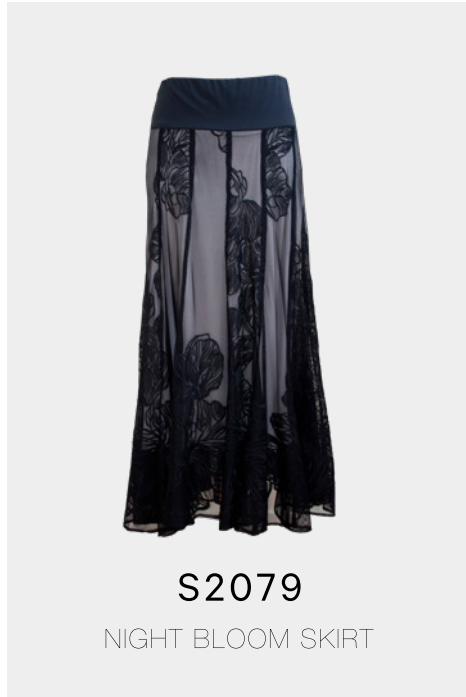

S2079
NIGHT BLOOM SKIRT

	8	10	12	14	16	18	20	22	24	26
COLOUR										
Black