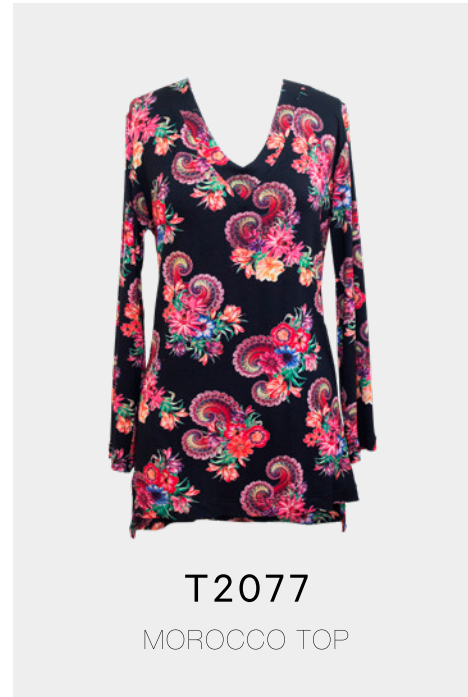

T2077
MOROCCO TOP

COLOUR	8	10	12	14	16	18	20	22	24	26
Black Spot										
Mustard Spot										
Navy Spot										
Red Spot										
Mustard Floral										
Black Floral										
Navy Floral										
Green Floral