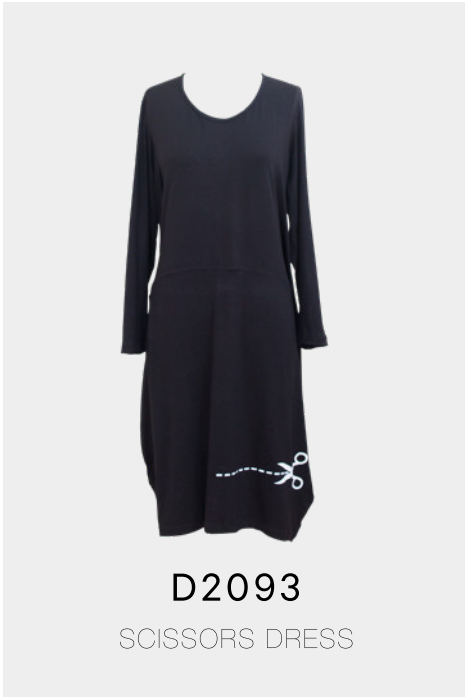

D3018

CLOCK DRESS

COLOUR	8	10	12	14	16	18	20	22	24	26
Black/White										
Black/Black										

J3019

CLOCK JACKET

COLOUR	8	10	12	14	16	18	20	22	24	26
Silver										
Black										

T3017

BIRD TOP

COLOUR	8	10	12	14	16	18	20	22	24	26
Black/White										
Black/Black										

D2093

SCISSORS DRESS

	8	10	12	14	16	18	20	22	24	26
COLOUR										
Black										

T2094

POCKET TOP

	8	10	12	14	16	18	20	22	24	26
COLOUR										
Black										