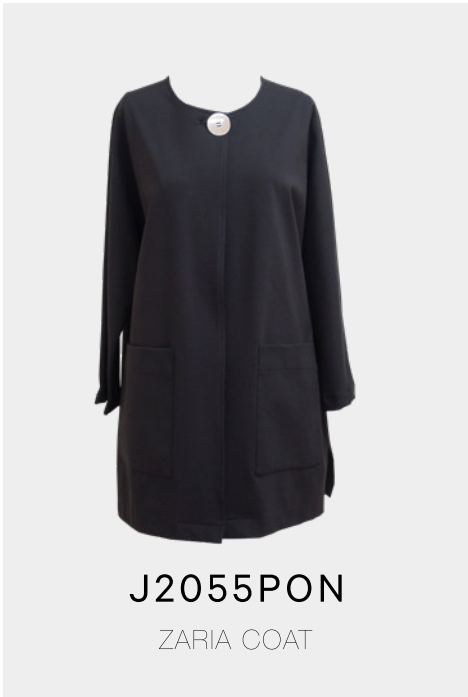

K1351REW
FOREVER TOP

COLOUR	8	10	12	14	16	18	20	22	24	26
Plain Black										
Navy										

T3013
SPLIT TOP

COLOUR	8	10	12	14	16	18	20	22	24	26
Bahama										
Spice										
Blue Jeans										
Hawaii										
Navy Spot										
Rust Spot										
Black Spot										
Pine Spot										
Stripe										
Plain Black										
Navy										