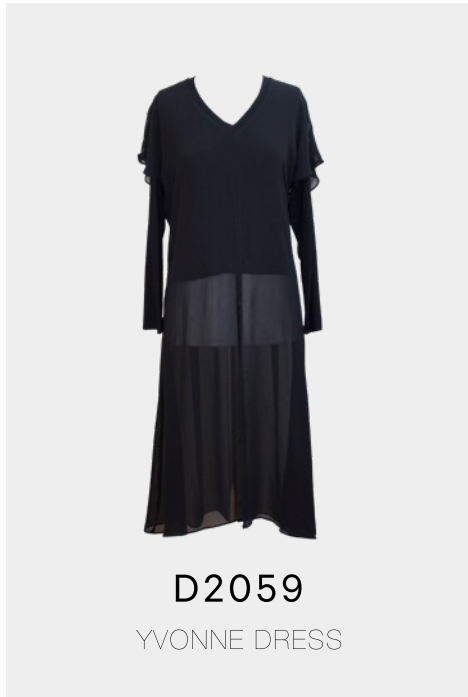

D2059
YVONNE DRESS

COLOUR	8	10	12	14	16	18	20	22	24	26
Black										
Antique										
Animal										
Rust Spot										
Mustard Spot										
Black Spot										
Navy Spot										
Pine Spot