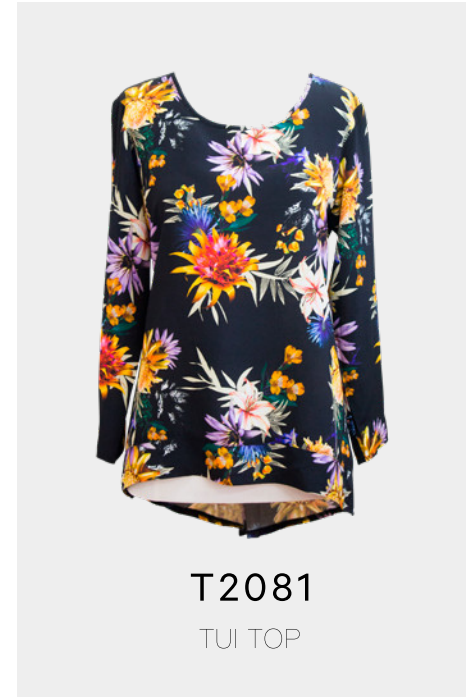

T2081
TUI TOP

COLOUR	8	10	12	14	16	18	20	22	24	26
Gold										
Cream										
Black Carnation										
Musk										
Poppy