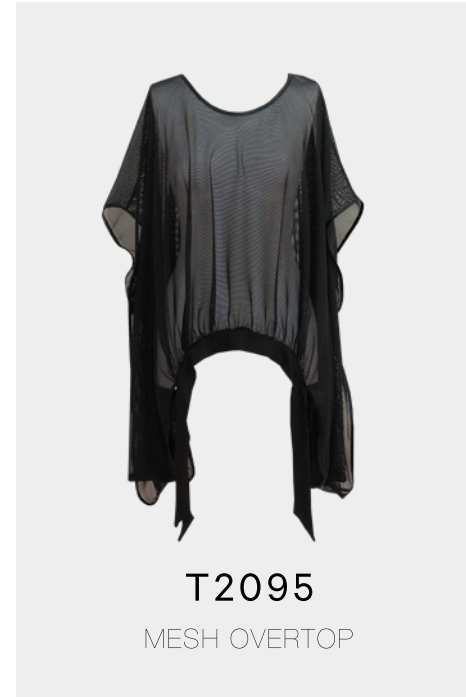

D3018

CLOCK DRESS

COLOUR	8	10	12	14	16	18	20	22	24	26
Black/White										
Black/Black										

J3019

CLOCK JACKET

COLOUR	8	10	12	14	16	18	20	22	24	26
Silver										
Black										

T3017

BIRD TOP

COLOUR	8	10	12	14	16	18	20	22	24	26
Black/White										
Black/Black										

D2093

SCISSORS DRESS

	8	10	12	14	16	18	20	22	24	26
COLOUR										
Black										

T2094

POCKET TOP

	8	10	12	14	16	18	20	22	24	26
COLOUR										
Black										