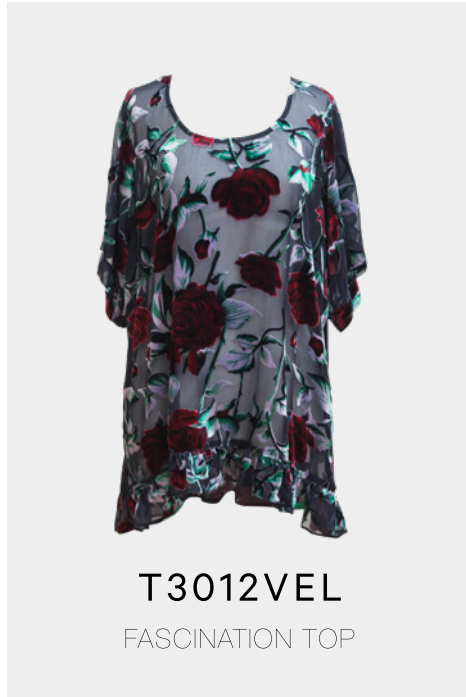

BITTERMOON

DESIGNED AND MADE IN NEW ZEALAND BY THE COAT COMPANY IN SIZED 8-26

WINTER 2020

style book

T2053SILK
COLLETTE TOP

COLOUR	8	10	12	14	16	18	20	22	24	26
Black										

T2053
COLLETTE TOP

COLOUR	8	10	12	14	16	18	20	22	24	26
Beige Spot										

D2084
MILLY DRESS

COLOUR	8	10	12	14	16	18	20	22	24	26
Beige Spot										

D2074SILK
MILLY DRESS

COLOUR	8	10	12	14	16	18	20	22	24	26
Black										

D2061
IVY DRESS

	8	10	12	14	16	18	20	22	24	26
COLOUR										
Black										