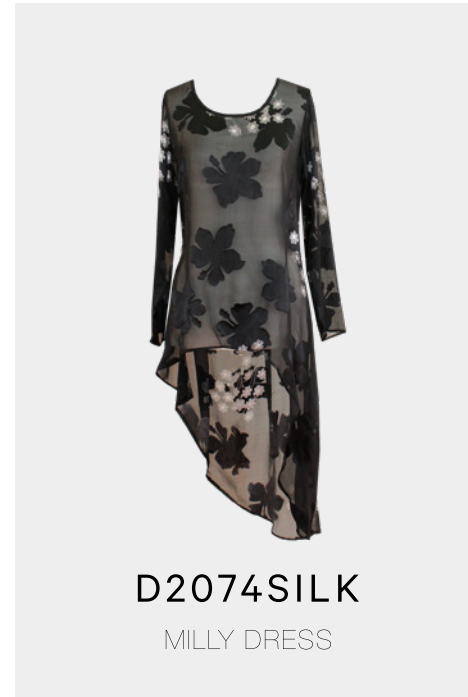

BITTERMOON

DESIGNED AND MADE IN NEW ZEALAND BY THE COAT COMPANY IN SIZED 8-26

WINTER 2020

style book

T2053SILK
COLLETTE TOP

COLOUR	8	10	12	14	16	18	20	22	24	26
Black										

T2053
COLLETTE TOP

COLOUR	8	10	12	14	16	18	20	22	24	26
Beige Spot										

D2084
MILLY DRESS

COLOUR	8	10	12	14	16	18	20	22	24	26
Beige Spot										

D2074SILK
MILLY DRESS

COLOUR	8	10	12	14	16	18	20	22	24	26
Black										

D2061
IVY DRESS

	8	10	12	14	16	18	20	22	24	26
COLOUR										
Black										