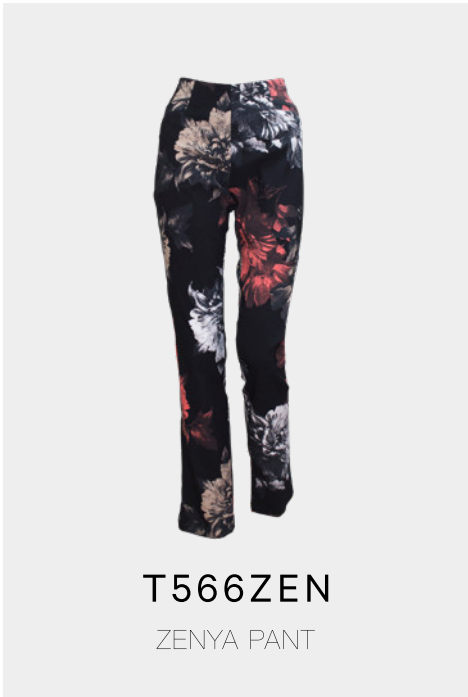

BITTERMOON

J2038DEN
CITY COAT

COLOUR	8	10	12	14	16	18	20	22	24	26	
Silver											
Charcoal											

J2038
CITY COAT

COLOUR	8	10	12	14	16	18	20	22	24	26	
Black											
Camel											
Red											
Military											
Petrol											
Cream											

J2074

MIDNIGHT CARDI

	8	10	12	14	16	18	20	22	24	26
COLOUR										
Black										

J2076VIO

VIOLA COAT

	8	10	12	14	16	18	20	22	24	26
COLOUR										
Fuschia										

J2076

VIOLA COAT

	8	10	12	14	16	18	20	22	24	26
COLOUR										
Black										

T566ZEN
ZENYA PANT

COLOUR	8	10	12	14	16	18	20	22	24	26
Floral										
Animal										

T566
SLIM LEG PANT

COLOUR	8	10	12	14	16	18	20	22	24	26
Black										
Petrol										