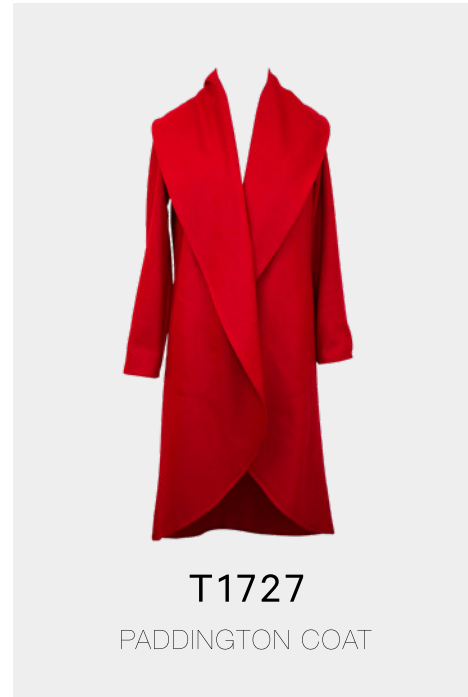

T1727
PADDINGTON COAT

COLOUR	8	10	12	14	16	18	20	22	24	26	
Black											
Camel											
Red											
Military											
Petrol											
Cream