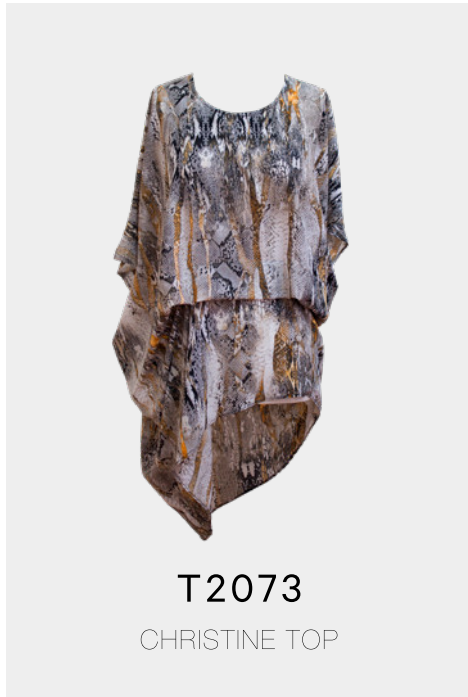

T2073
CHRISTINE TOP

COLOUR	8	10	12	14	16	18	20	22	24	26
Animal										
Spot										
Snake