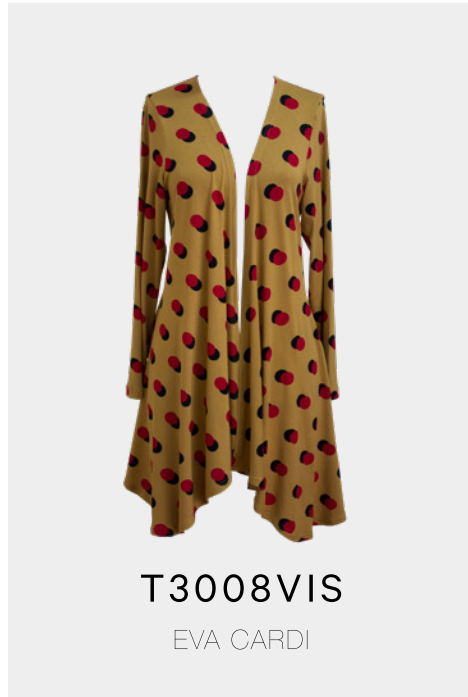

T2026

SOPHIA PONCHO

COLOUR	8	10	12	14	16	18	20	22	24	26
Grid										
Zebra										

KS1164

MERINO TEE

COLOUR	8	10	12	14	16	18	20	22	24	26
Black										

D3009VIS
ANNIE DRESS

COLOUR	8	10	12	14	16	18	20	22	24	26
Black Spot										
Mustard Spot										
Navy Spot										
Red Spot										
Mustard Floral										
Black Floral										
Navy Floral										
Green Floral										